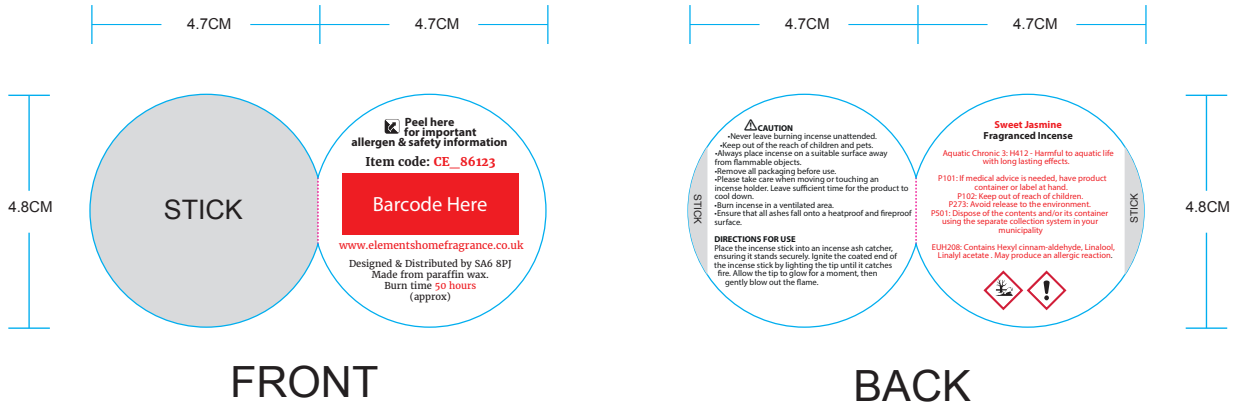

Incense warning - Cone

CAUTION

- •Never leave burning incense unattended.
- •Keep out of the reach of children and pets.
- •Always place incense on a suitable surface away from flammable objects.
- •Remove all packaging before use.
- •Please take care when moving or touching an incense holder. Leave sufficient time for the product to cool down.
- •Burn incense in a ventilated area.
- •Ensure that all ashes fall onto a heatproof and fireproof surface.

WARNING: May cause irritation if in direct contact with eyes.

DIRECTIONS FOR USE
Place the incense cone into an incense holder, ensuring it stands securely. Ignite the top end of the incense cone by lighting the tip until it catches fire. Allow the tip to glow for a moment, then gently blow out the flame. Enjoy the fragrant aroma as the incense cone releases its scent into the air.